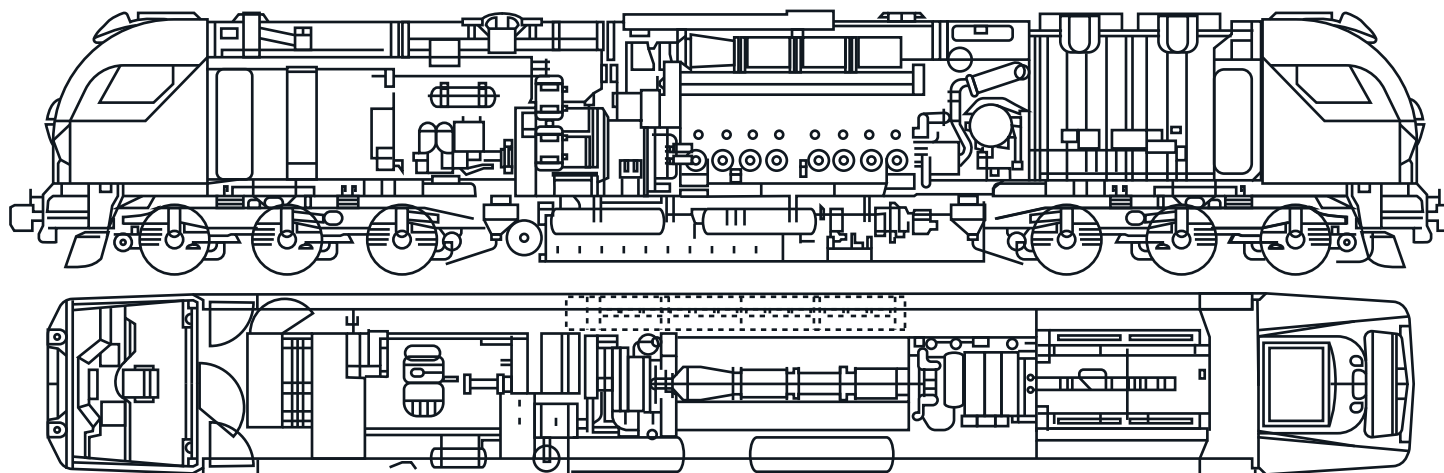

LOCOMOTIVE FACTSHEET

Stadler Afro 4000

BE EXPONENTIAL

STADLER AFRO 4000

OEM	Stadler	Maximum Speed	130 km/h
Model	Afro 4000	Wheel Gauge	1067 mm
Dimensions	Height - 4,1 m Width - 2,8 m Length (Coupler to coupler) - 23,0 m	Wheel Diameter (New)	1067 mm
Horse Power	4000 HP	Dynamic Braking	Yes
Engine Type	EMD 16-710G3B-T2	Brakes	Knorr-Bremse
Fuel Capacity	6450 Litres	Brakes Type	Vacuum and air
Weight	120,0 Tonnes (+-2%)	Couplers	Type E
Axle Load	20 Tonnes	Diagnostics / Event Recorder	Yes
Wheel Arrangements	Co-Co	Slow Speed	No
Minimum Curve Radius	90 m	Continuous Tractive Effort	244 kN at 26 km/h